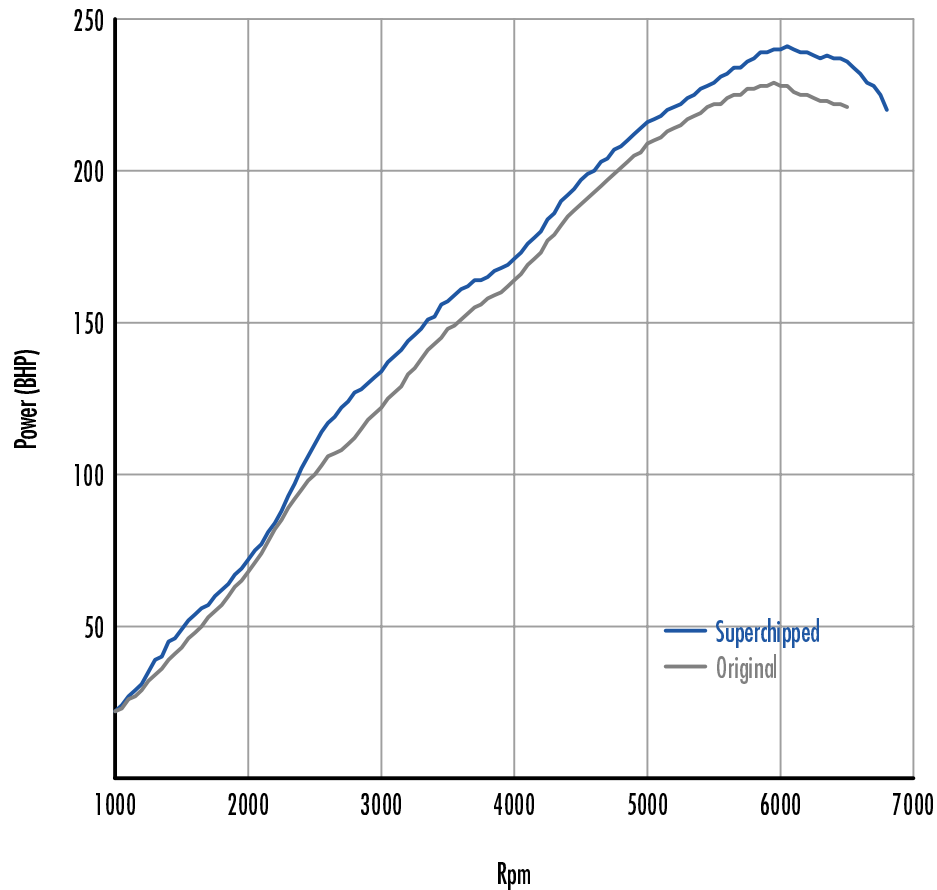

Power

15 BHP increase @ 6300 Rpm

Superchipped Max 241 BHP @ 6000 Rpm

Original Max 229 BHP @ 5900 Rpm

Torque

39 Nm increase @ 2750 Rpm

Superchipped Max 328 Nm @ 2750 Rpm

Original Max 305 Nm @ 3450 Rpm